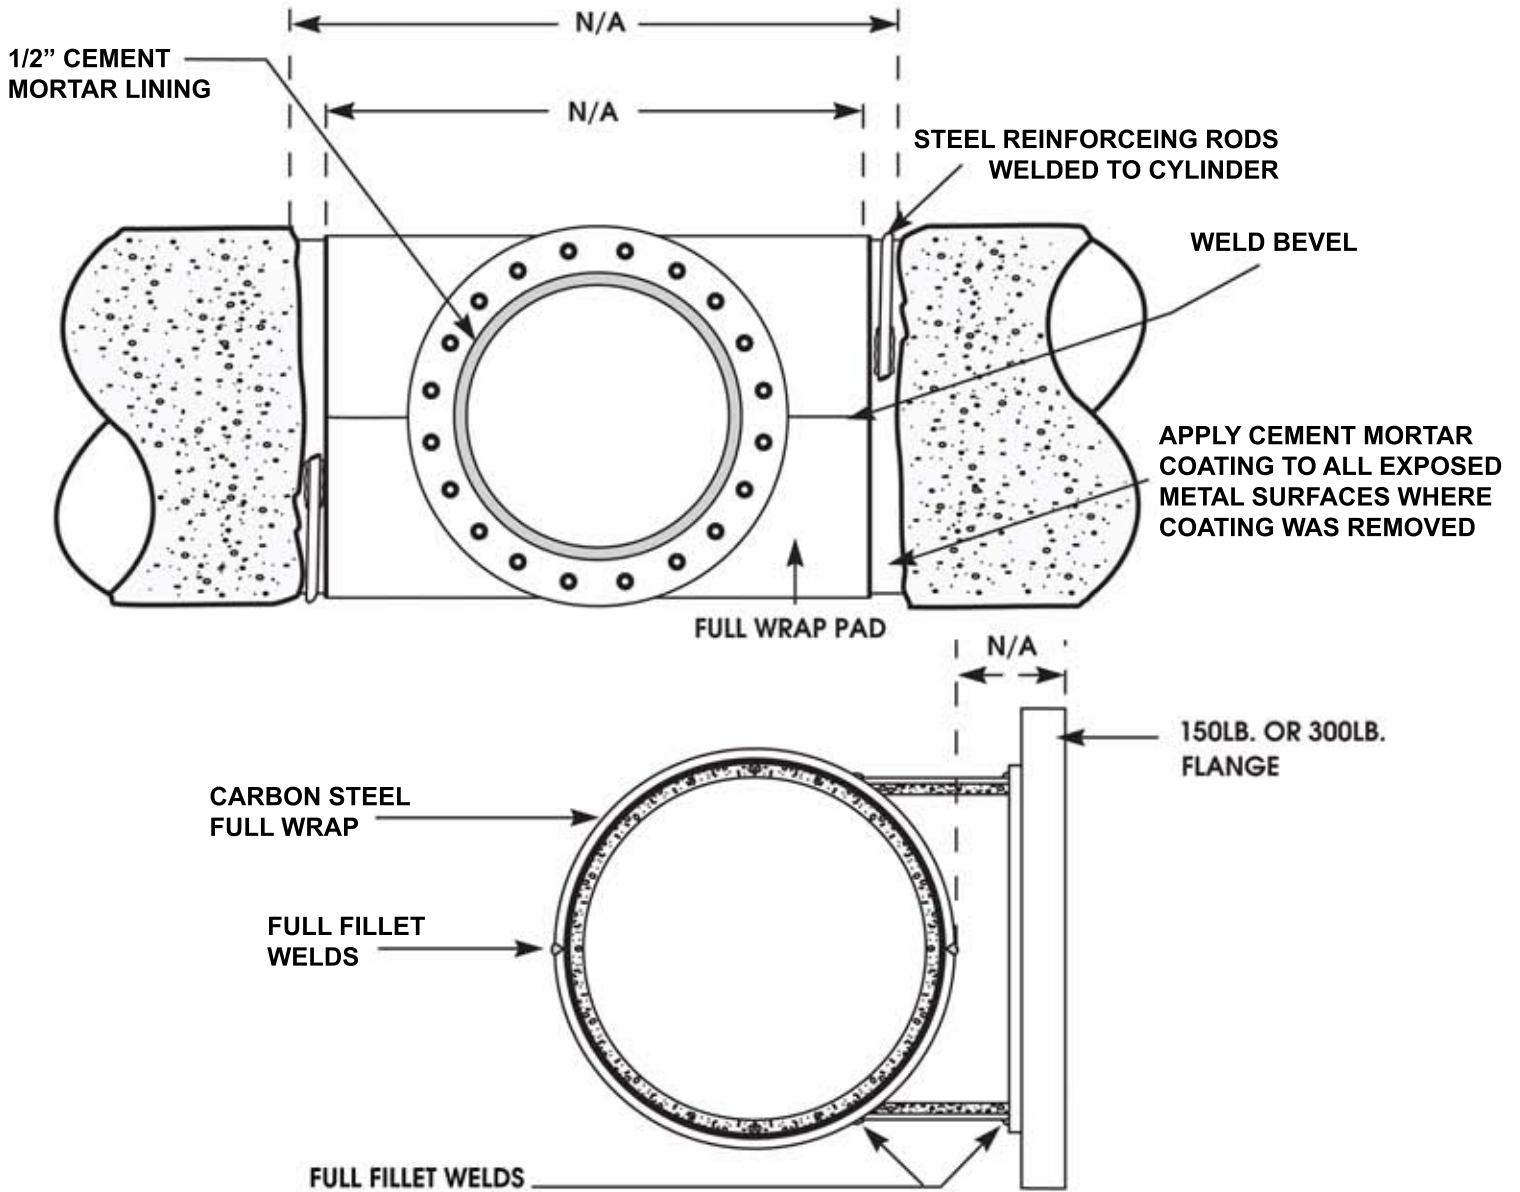

HOTTAP/LINESTOP FITTINGS

IFT Series 520 Hot Tap Fitting With Full Wrap For Concrete Cylinder Pipe

IFT Series 520 Hot Tap Fitting With Collar For Concrete Cylinder Pipe